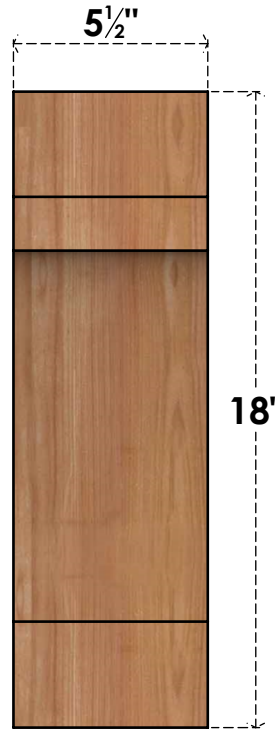

BRC06X06X18MRC00SWR

5 1/2"W X 6"D X 18"H MERCED SMOOTH BRACE, WESTERN RED CEDAR

SIDE

FRONT

EKENA MILLWORK
 2300 WEST MAIN ST.
 CLARKSVILLE, TX 75426
 TOLL FREE: 866-607-0453
 WWW.EKENAMILLWORK.COM

NOTES

1. INSTALLATION TO BE COMPLETED IN ACCORDANCE WITH MANUFACTURER'S SPECIFICATIONS.
2. DRAWING MAY NOT BE TO SCALE
3. THIS DRAWING IS INTENDED FOR DESIGN AND PLANNING PURPOSES ONLY.
4. ALL INFORMATION CONTAINED HEREIN WAS CURRENT AT THE TIME OF DEVELOPMENT BUT MUST BE REVIEWED AND APPROVED BY THE PRODUCT MANUFACTURER TO BE CONSIDERED ACCURATE.
5. PRODUCTS ARE NOT KILN DRIED. THIS ITEM IS UNIQUE AND WILL CONTAIN THE NATURAL VARIATIONS THAT THE WOOD SPECIES OFFERS. THIS MAY RESULT IN VARIATIONS UP TO 1/4"