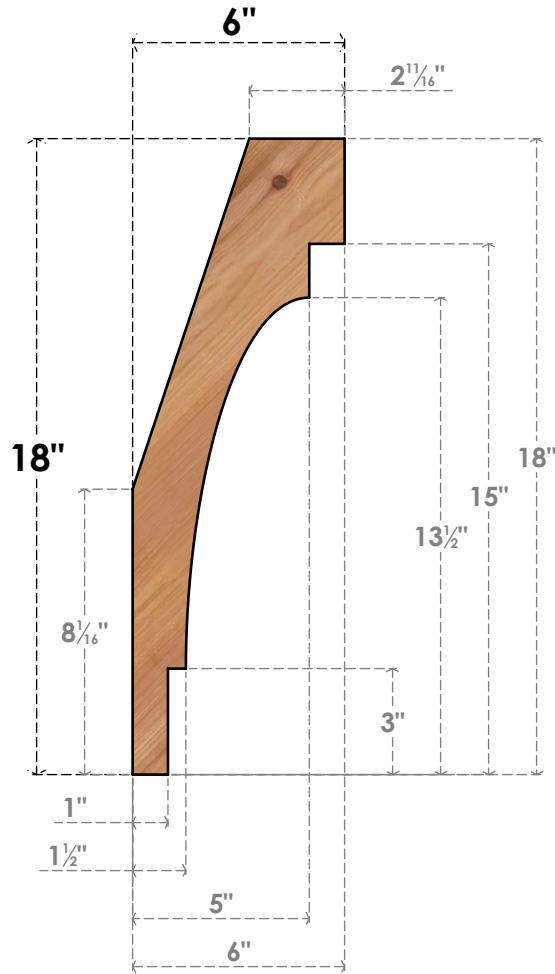

BRC06X06X18MRC00SWR

5 1/2"W X 6"D X 18"H MERCED SMOOTH BRACE, WESTERN RED CEDAR

SIDE

FRONT

EKENA MILLWORK
 2300 WEST MAIN ST.
 CLARKSVILLE, TX 75426
 TOLL FREE: 866-607-0453
 WWW.EKENAMILLWORK.COM

NOTES

1. INSTALLATION TO BE COMPLETED IN ACCORDANCE WITH MANUFACTURER'S SPECIFICATIONS.
2. DRAWING MAY NOT BE TO SCALE
3. THIS DRAWING IS INTENDED FOR DESIGN AND PLANNING PURPOSES ONLY.
4. ALL INFORMATION CONTAINED HEREIN WAS CURRENT AT THE TIME OF DEVELOPMENT BUT MUST BE REVIEWED AND APPROVED BY THE PRODUCT MANUFACTURER TO BE CONSIDERED ACCURATE.
5. PRODUCTS ARE NOT KILN DRIED. THIS ITEM IS UNIQUE AND WILL CONTAIN THE NATURAL VARIATIONS THAT THE WOOD SPECIES OFFERS. THIS MAY RESULT IN VARIATIONS UP TO 1/4"